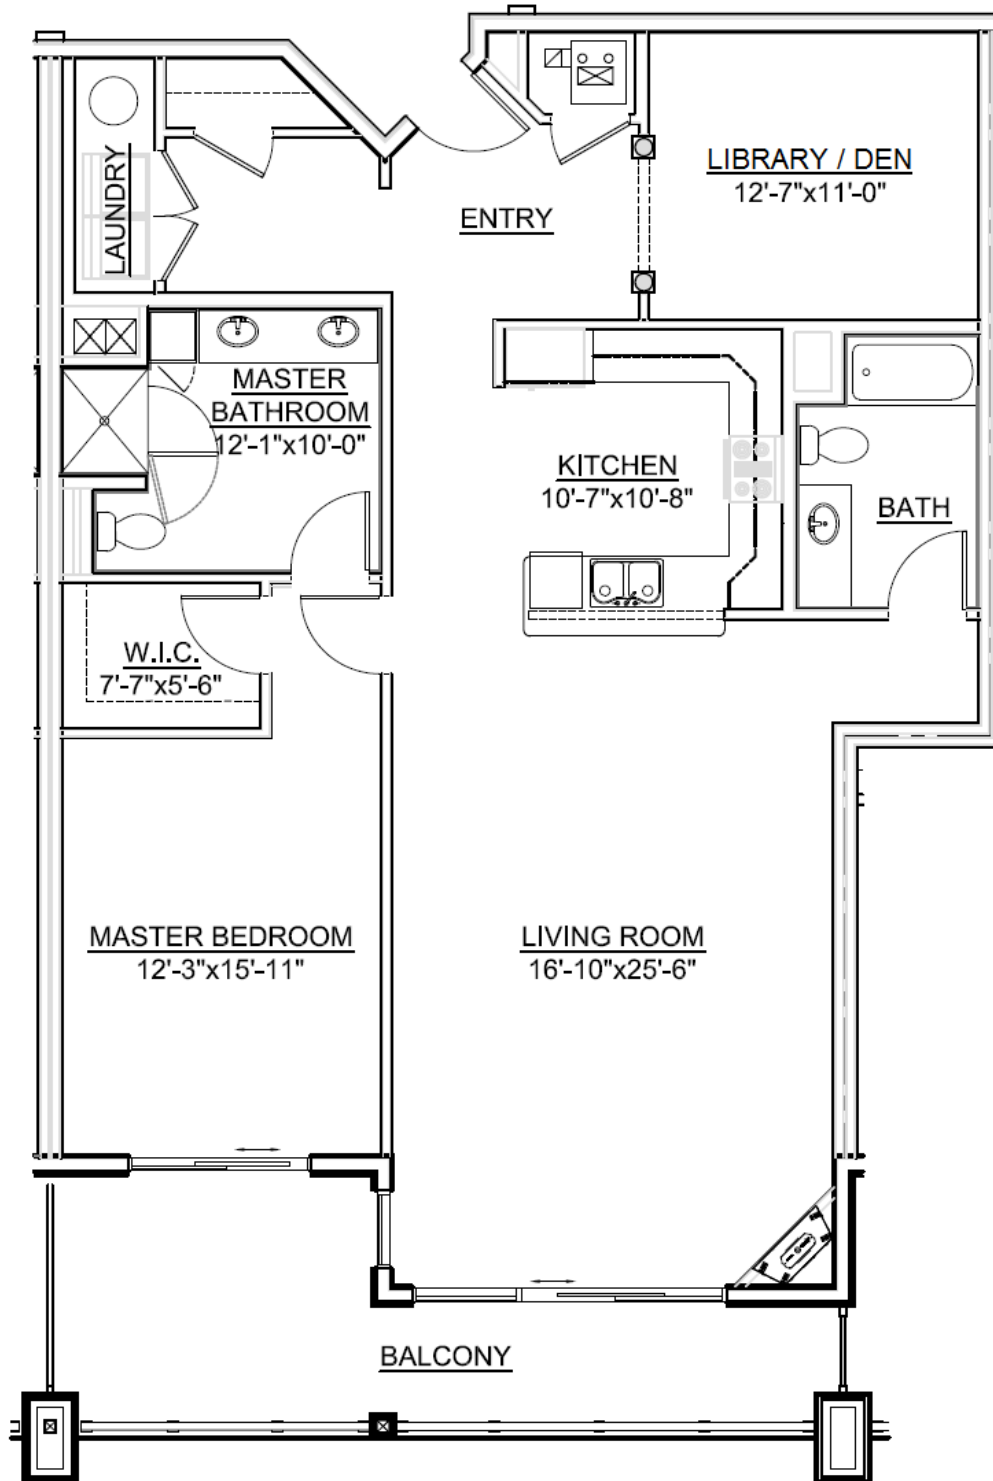

# THE CLARENDON

Mirror

1,545 Sq. Ft.

FOR MARKETING PURPOSES ONLY- SUBJECT TO CHANGE WITHOUT NOTICE

[www.HattersPointCondos.com](http://www.HattersPointCondos.com)

Rev. 9-14-16