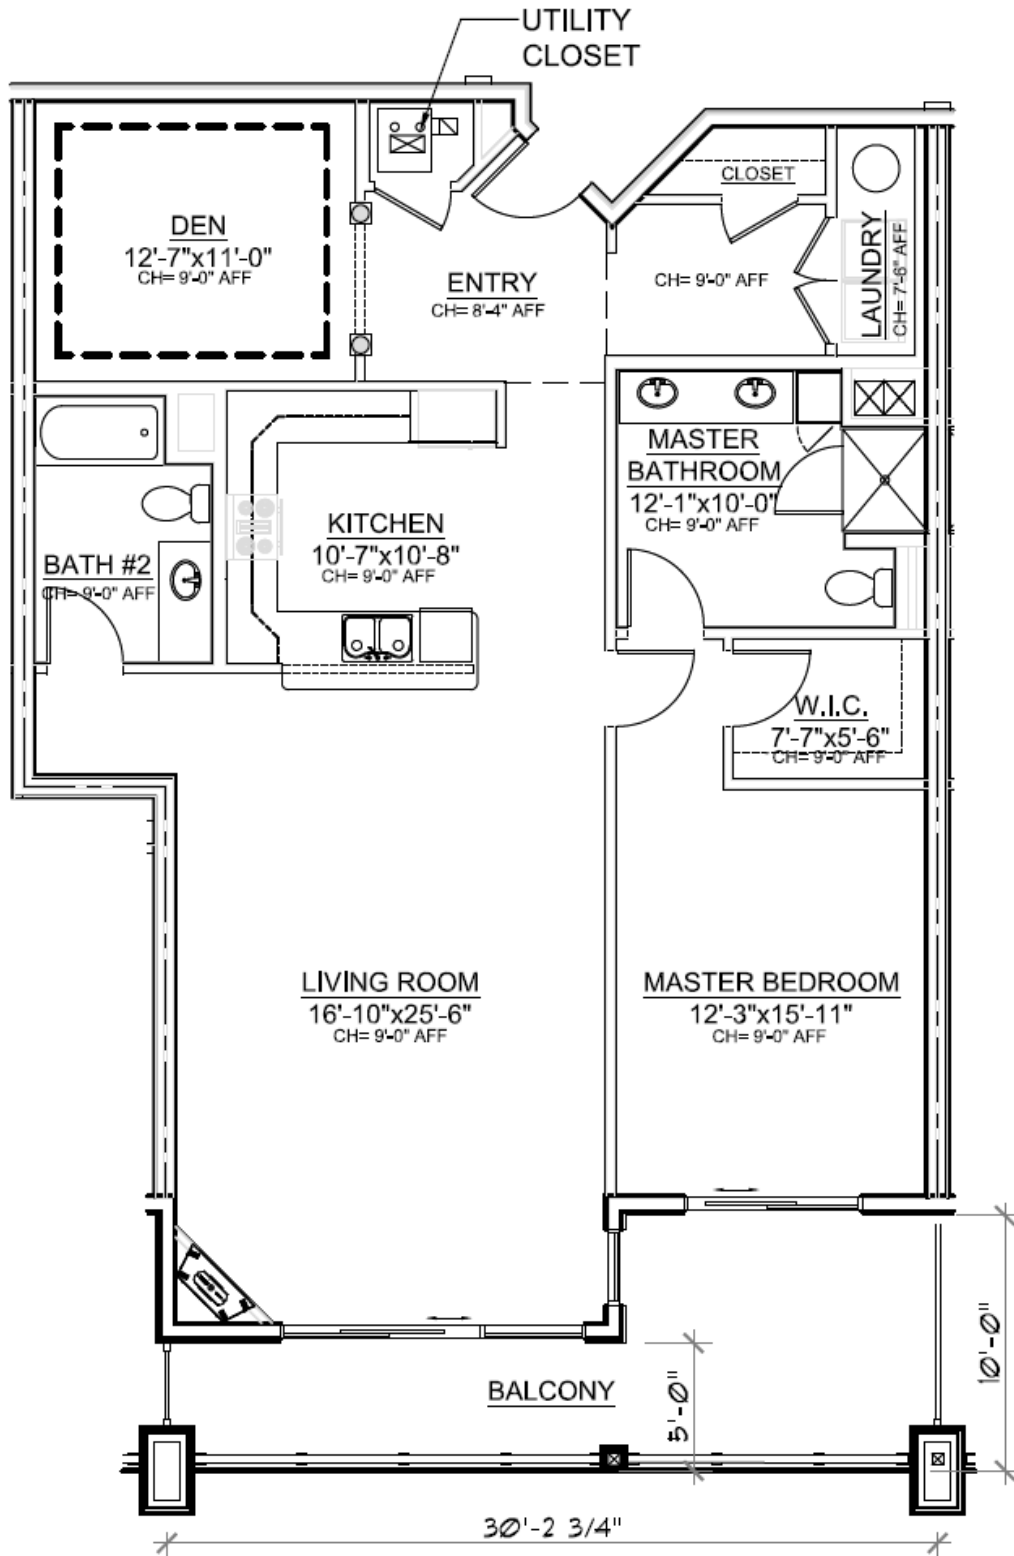

THE CLARENDON

1,545 Sq. Ft.

FOR MARKETING PURPOSES ONLY- SUBJECT TO CHANGE WITHOUT NOTICE

www.HattersPointCondos.com

Rev. 1.13.17