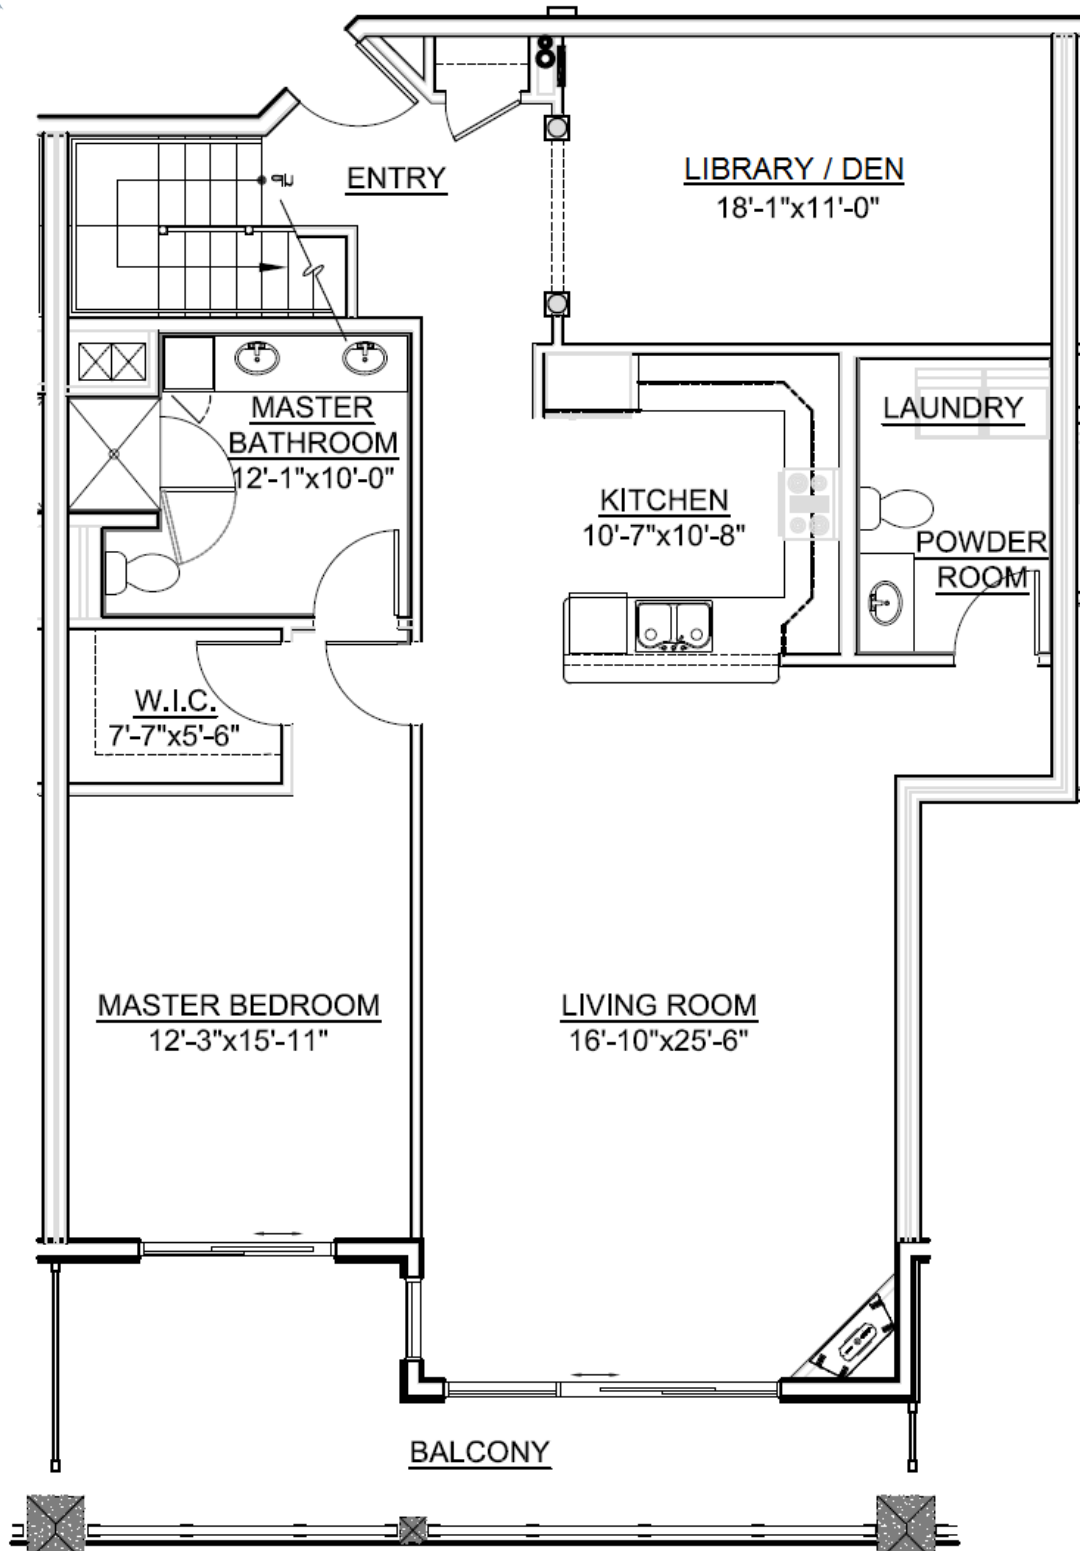

THE CLARENDON PENTHOUSE

Mirror

1,925 Sq. Ft.

FOR MARKETING PURPOSES ONLY- SUBJECT TO CHANGE WITHOUT NOTICE

www.HattersPointCondos.com

Rev. 9-14-16

THE CLARENDON PENTHOUSE

Mirror Mezzanine