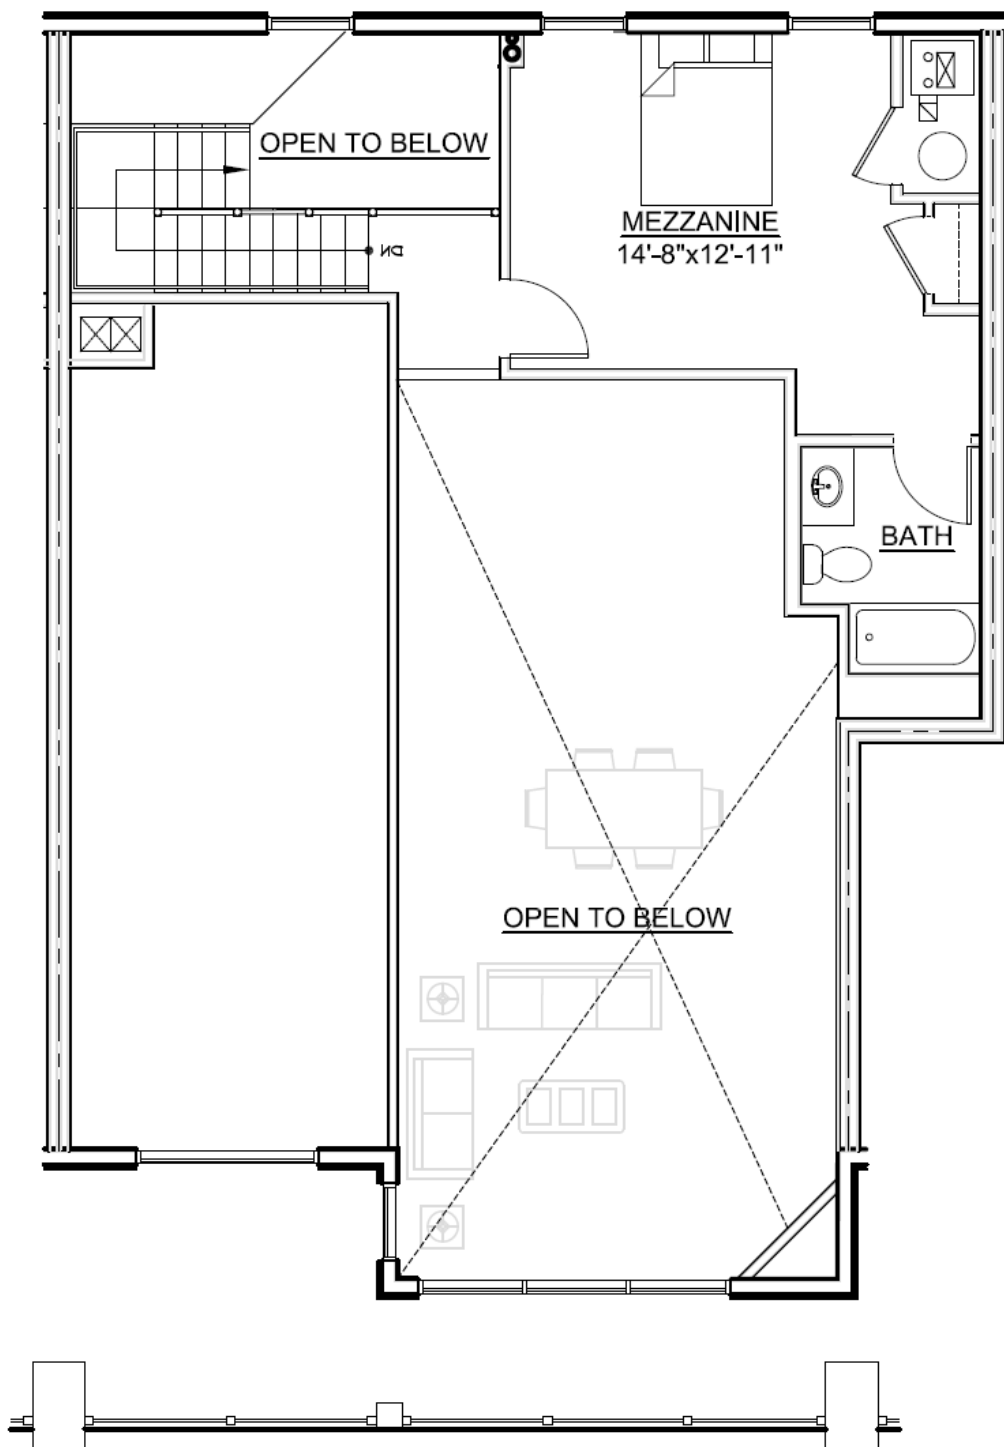

THE CLARENDON PENTHOUSE

Mirror

1,925 Sq. Ft.

FOR MARKETING PURPOSES ONLY- SUBJECT TO CHANGE WITHOUT NOTICE

www.HattersPointCondos.com

Rev. 9-14-16

THE CLARENDON PENTHOUSE

Mirror Mezzanine