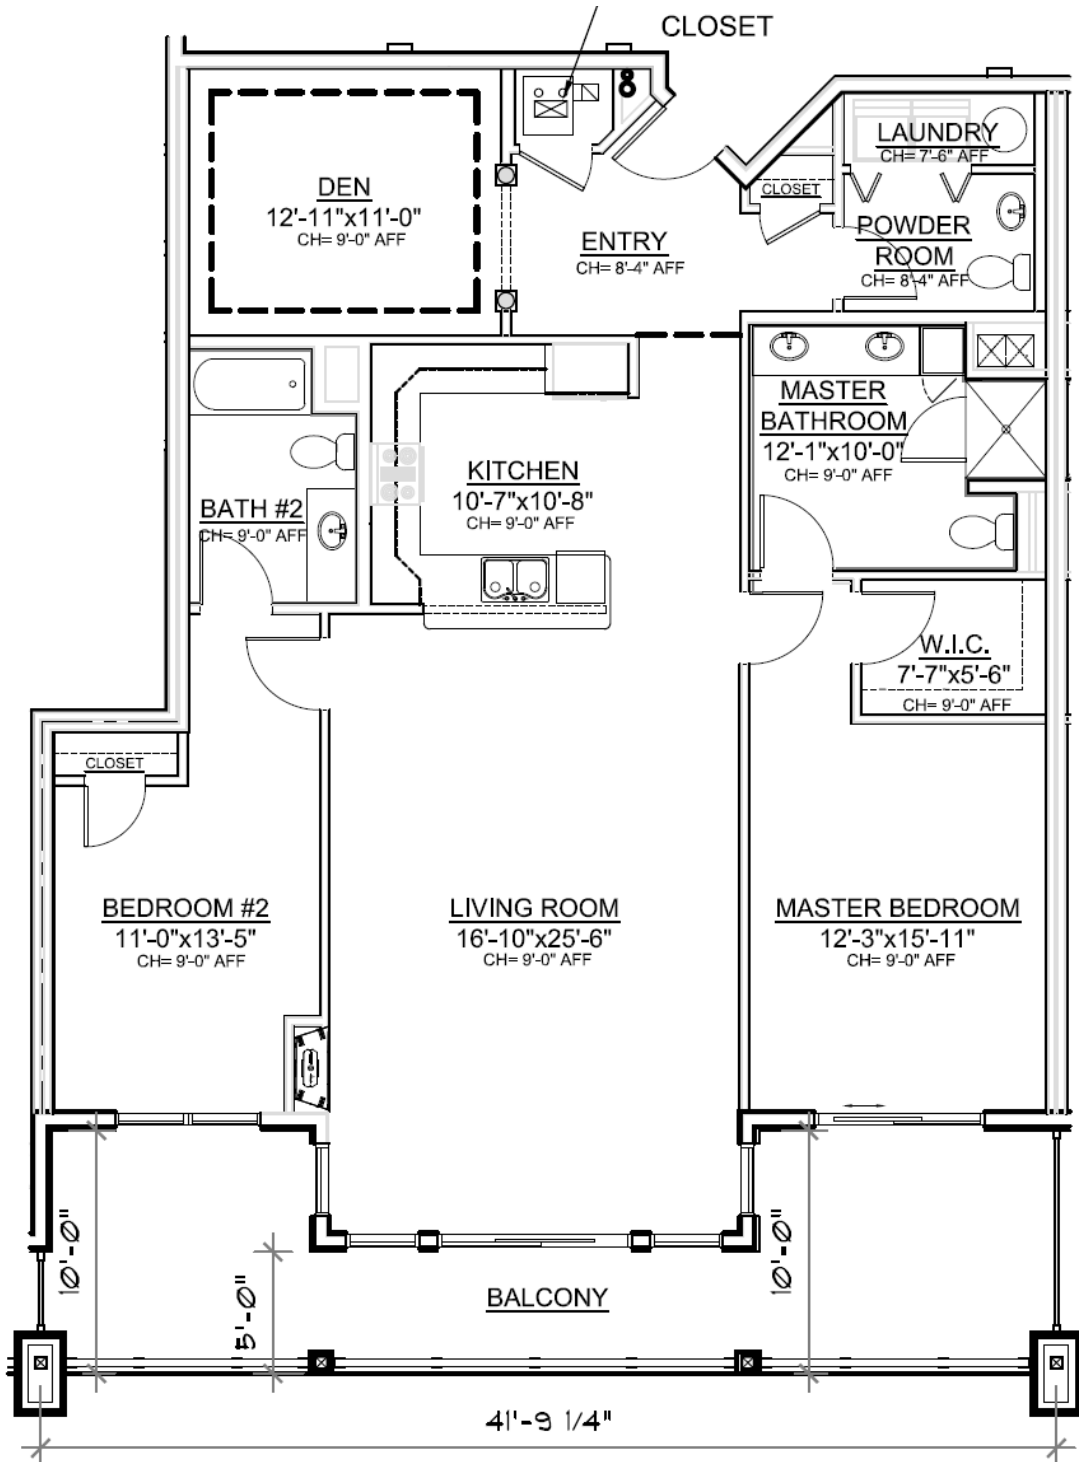

THE BERKELEY

1,690 Sq. Ft.

FOR MARKETING PURPOSES ONLY- SUBJECT TO CHANGE WITHOUT NOTICE

www.HattersPointCondos.com

Rev. 10.17.19